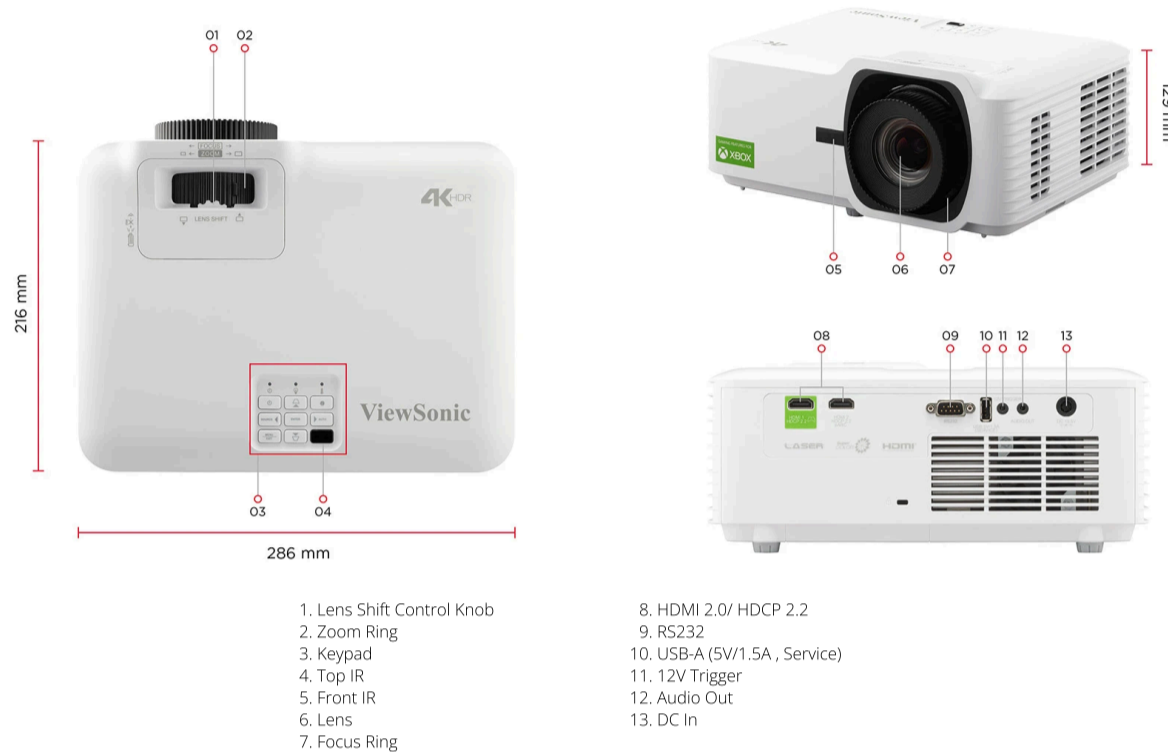

Product Description

Transform any home into a cinematic experience with the LX700-4K laser home projector. Adopting the 3rd generation laser phosphor technology with 3,500 ANSI Lumens and up to 30,000 hours lifespan, it delivers vibrant and bright visuals without the need for lamp replacement. This projector is designed for Xbox, supporting Xbox-exclusive resolution and refresh rate combinations for a seamless gaming experience. With the support of 1440p at a 120Hz refresh rate, it strikes a perfect balance of visual quality and fluidity that gamers love. Experience enhanced visual depth on a screen size of up to 300" with a high native contrast ratio through 0.65" DMD chip. The LX700-4K features V lens shift, 1.36x optical zoom, H/V keystone, and 4 corner adjustment, allowing you to easily set up a big screen tailored to your preferences.

CONTROL

RS232 (DB 9-pin male):	1
USB Type A (Services):	1 (share with USB A Output)

OTHERS

Power Supply Voltage:	Power adaptor: Input: 100-240V Output: 19.5VDC / 9.23A
Power Consumption:	Normal: 180W Standby: <0.5W
Operating Temperature:	0-40°C
Carton:	Brown
Net Weight:	3.30kg
Gross Weight:	4.70kg
Dimensions (WxDxH) with Adjustment Foot:	286x216x129mm
Packing Dimensions:	400x280x155mm
OSD Language:	English, French, Spanish, Thai, Korean, German, Italian, Russian, Swedish, Dutch, Polish, Czech, T-Chinese, S-Chinese, Japanese, Turkish, Portuguese, Finnish, Indonesian, Arabic, Vietnamese, Greek, Norsk. Total 23 languages
User Guide Language:	English, S-Chinese, T-Chinese, Indonesian, S-Finish, French, German, Italian, Japanese, Korean, Polish, Portuguese, Russian, Spanish, Swedish, Turkish, Arabic, Czech, Thai, Vietnamese, total 20 languages