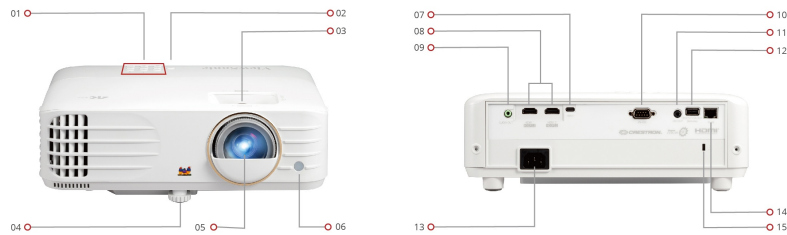

Key Features

- True 4K HDR visual experience
- 4,000 ANSI Lumens offering bright images in any environment
- Direct Big-screen streaming via USB Type-C
- 4.2ms Ultra-Fast Input & 240Hz high refresh rate
- Warping, auto V keystone and 1.3x zoom for flexible installation

Product Description

The PX748-4K is a 4,000 ANSI Lumens 4K home projector that shines in value and brightness and delivers pixel-perfect visuals in true 4K clarity with HDR/HLG support. Experience a whole new level of gaming with 4.2ms Ultra-Fast Input, a 240Hz refresh rate, and USB Type-C connectivity for direct streaming from Nintendo® Switch. Set up faster and easier than ever before with powerful warping, auto V keystone, H/V keystone, and 1.3x optical zoom, capable of creating a screen of up to 300" on any surface. Adding on to that is the LAN control capability compatible with home automation systems and 12V trigger output, making the PX748-4K a perfect addition to your smart home.

INPUT

HDMI:	2 (HDMI 2.0b, HDCP 1.4/2.2)
USB Type C:	1 (5V/ 2A)

OUTPUT

Audio-out (3.5mm):	1
Speaker:	10W
USB Type A (Power):	1 (5V/ 1.5A)
12V Trigger (3.5mm):	1

CONTROL

RS232 (DB 9-pin male):	1
RJ45 (LAN control):	1