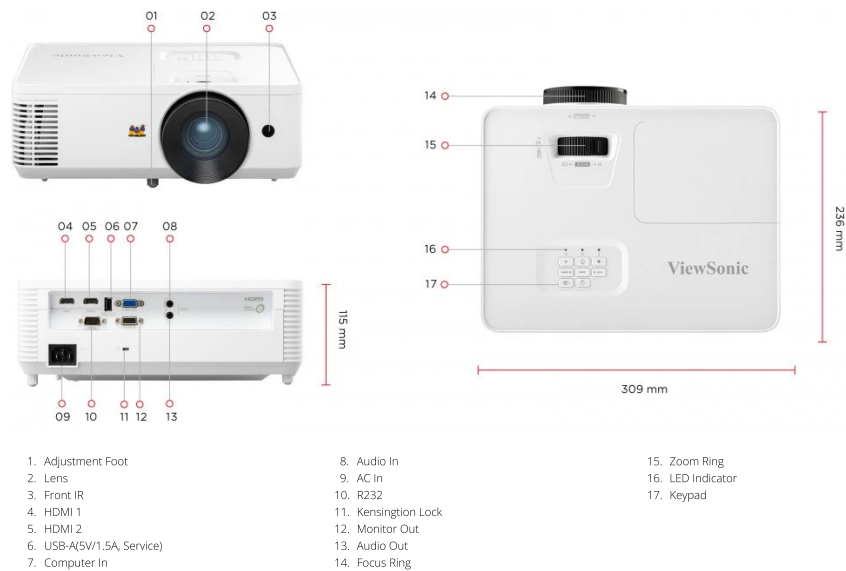

Product Description

The PA700W is ViewSonic's high brightness WXGA business/education projector. With 4,500 ANSI Lumens of high brightness, the projector offers clear images of up-to-300" large screen in meeting rooms, classrooms, or any other bright environment. The dual HDMI ports allow you to flexibly connect to multiple devices, easily switching between content sources. The USB Type-A port can supply power to HDMI wireless dongles, making wireless content streaming more convenient. The projector also allows software updates via USB cable connection with simply your laptops, skipping trips to service centers.