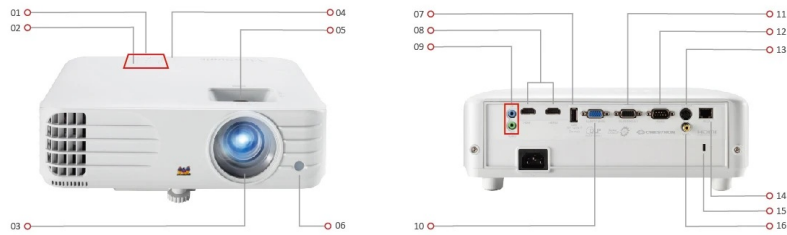

## Key Features

- Full HD 1080p Resolution
- 4000 ANSI lumens
- Digital Vertical Lens Shift
- Dual HDMI
- Up to 20,000 lamp hour (SuperEco+ mode)

## Product Description

The ViewSonic PG706HD features 4000 ANSI lumens of brightness to project the finest of details in any ambient setting. High brightness and a Full HD 1920 x 1080 resolution provide you with perfect projection in any medium sized space, such as a meeting room or classroom. The PG706HD comes with an energy-saving SuperEco+ mode that reduces power consumption and extends lamp life to 20,000 hours, reducing the frequency of lamp replacement and lowering maintenance costs. In addition to dual HDMI, Video, S-Video, and VGA, the projector is integrated with RS232 and LAN, certified by Crestron, AMX, PJ Link and Extron networkable solutions, making it easy to control and monitor the projector remotely.

**SPECIFICATION**

Native Resolution:	1920x1080
Brightness:	4000 ANSI Lumens
Contrast Ratio with SuperEco Mode:	12000:1
Display Color:	1.07 Billion Colours
Light Source Type:	Lamp
Light Source Life (Normal):	4000
Light Source Life (SuperEco):	20000
Lamp Watt:	245W
Lens:	F=2.0~2.05, f=15.843-17.445mm
Projection Offset:	110%+/-6%
Throw Ratio:	1.5-1.65
Optical Zoom:	1.1x
Digital Zoom:	0.8x-2.0x
Image Size:	30"-300"
Throw Distance:	1.00m-10.96m (100"@3.32m)
Keystone:	+/- 40° (V)
Lens Shift V. Range:	Yes (+/- 5%)
Audible Noise (Normal):	32dB
Audible Noise (Eco):	27dB
Input Lag:	16ms
Resolution Support:	VGA(640 x 480) to WUXGA_RB(1920 x 1200) *RB-Reduced Blanking
HDTV Compatibility:	480i, 480p, 576i, 576p, 720p, 1080i, 1080p
Video Compatibility:	NTSC, PAL, SECAM
Horizontal Frequency:	15K-102KHz
Vertical Scan Rate:	23-120Hz

**INPUT**

Computer in (share with component):	1
Composite:	1
S-Video:	1
HDMI:	2 (HDMI 1.4/ HDCP 1.4)
Audio-in (3.5mm):	1
RJ45 Input:	1 (LAN control)

**OUTPUT**

Monitor out:	1
Audio out (3.5mm):	1
Speaker:	10W
USB Type A (Power):	1 (5V/ 1.5A)