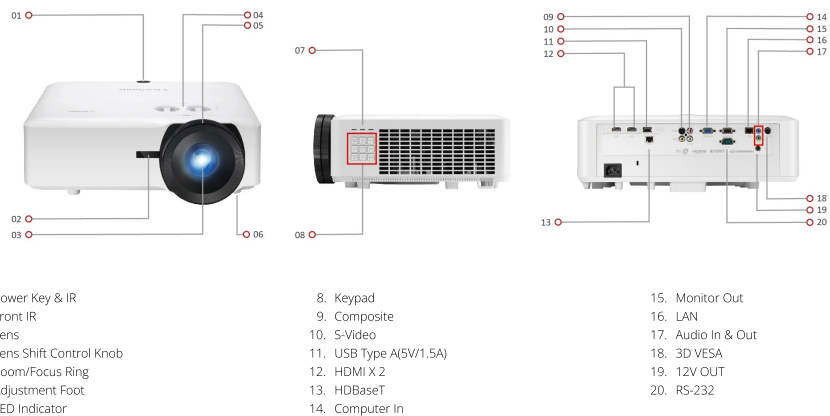

Product Description

The LS921WU is an advanced 6,000 ANSI Lumens WUXGA short throw installation projector. Adopting 2nd generation Laser Phosphor technology, the LS921WU offers high and consistent brightness with a lifespan of 20,000 hours and a screen size of up to 200". Short throw ratio, 1.1x optical zoom, wide lens shift, 360° projection, and portrait mode combine for incredible flexibility to create a truly immersive experience, especially ideal for blending projection applications in restaurants, gyms, and simulation/experience centers. Dual HDMI 2.0b / HDCP 2.2 ports ensure access to original 4K quality content with HDR/HLG formats supported. Add to that the compact size and built-in HDBaseT for the perfect mix of high-quality projection and cost-effectiveness.

SPECIFICATION

Native Resolution:	1920x1200
Brightness:	6000 (ANSI Lumens)
Contrast Ratio:	3000000:1
Display Color:	1.07 Billion Colors
Light Source Type:	Laser Phosphor system
Light Source Life (hours) with Normal Mode:	20000
Light Source Life (hours) with SuperEco Mode:	30000 (Eco)
Lamp Watt:	Nichia 74W x2
Lens:	F=1.83-1.86, f=8.6-9.4mm
Projection Offset:	0%
Throw Ratio:	0.81-0.89
Optical Zoom:	1.1X
Digital Zoom:	0.8x-2.0x
Image Size:	60"-200"
Throw Distance:	1.04-3.83m (100"@1.74m)
Keystone:	H: +/-40° , V: +/-40°
Lens Shift V. Range:	+50%, -50%
Lens Shift H. Range:	+23%, -23%
Audible Noise (Normal):	36dB
Audible Noise (Eco):	29dB
Input Lag:	16ms
Resolution Support:	VGA(640 x 480) to 4K(3840 x 2160)
HDTV Compatibility:	480i, 480p, 576i, 576p, 720p, 1080i, 1080p, 2160p
Video Compatibility:	NTSC, PAL, SECAM
Horizontal Frequency:	15K-135KHz
Vertical Scan Rate:	23-120Hz
INPUT	
Computer in (share with component):	1
Composite:	1
S-Video:	1
HDMI:	2 (HDMI 2.0, HDCP 1.4/2.2)
Audio-in (3.5mm):	1
Audio-in (RCA R/L):	1
3D VESA (Sync):	1
HDBaseT:	1
OUTPUT	
Monitor out:	1
Audio-out (3.5mm):	1
Speaker:	10W x2
USB Type A (Power):	1 (5V/ 1.5A)
12V Trigger (3.5mm):	1