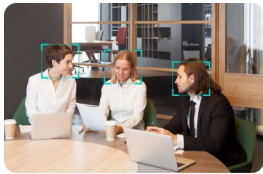

Experience the charm of authentic communication